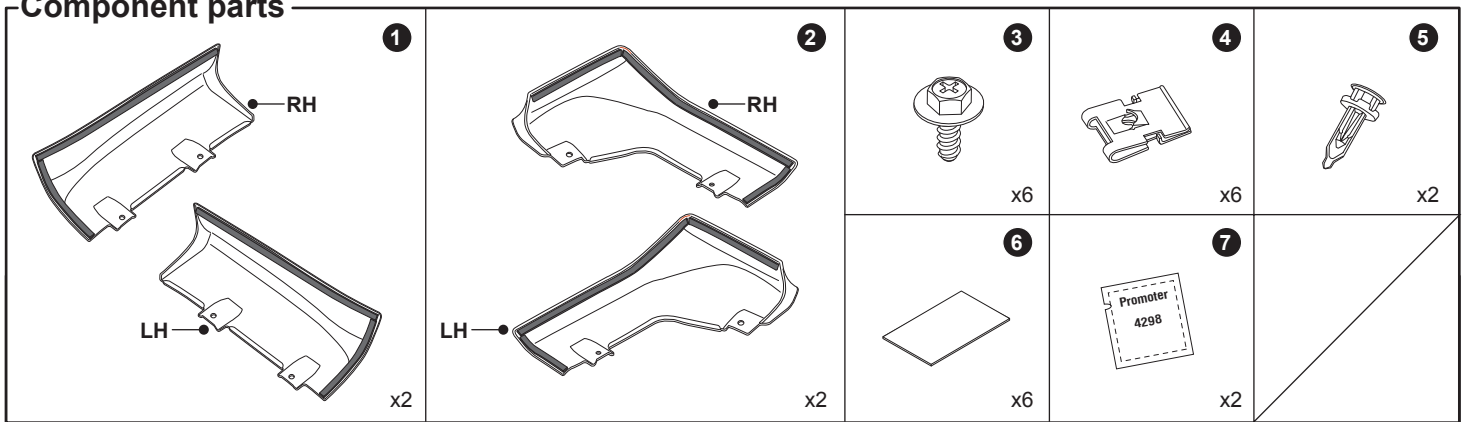

INSTALLATION INSTRUCTIONS MANUAL

Caution for installation

Read this mounting manual carefully, before your start the installation.

1. Area where to install product should be clean.
2. During installation, person who installed should take off any ornaments.

Product name	REAR BUMPER EXTENSION
Model name	ISUZU RG01 2020
Inst. numbera	L02-0209

Component parts

Tools used

Instruction procedure

Instruction procedure

3 3.1  

3.2 Mark line for apply **7** 

3.3 