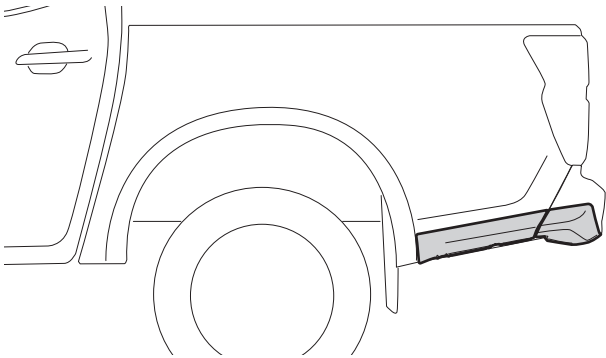

INSTALLATION INSTRUCTIONS MANUAL

Caution for installation

Read this mounting manual carefully, before your start the installation.

1. Area where to install product should be clean.
2. During installation, person who installed should take off any ornaments.

Product name	REAR BUMPER EXTENSION
Model name	ISUZU RG01 2020
Inst. numbera	L02-0209

Component parts

Tools used

Instruction procedure

Instruction procedure

3 3.1  

3.2 Mark line for apply **7** 

3.3 