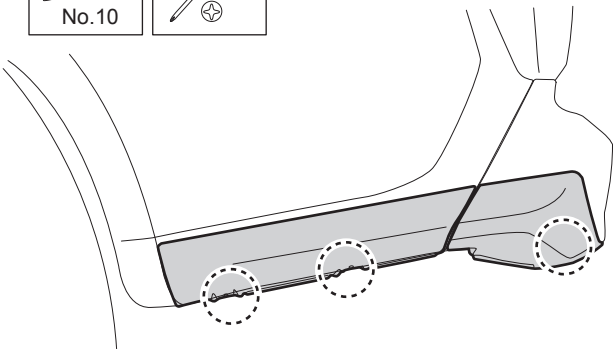

Product name	REAR BUMPER EXTENSION
Model name	ISUZU RG01 2020
Inst. numbera	L02-0209

Component parts

Tools used

Instruction procedure

Instruction procedure

3 3.1  

3.2 Mark line for apply **7** 

3.3 

4 4.1 

4.2 

5 

6 

7 

8 

9 

Instruction procedure

10

11

12

The right side also follow the same way