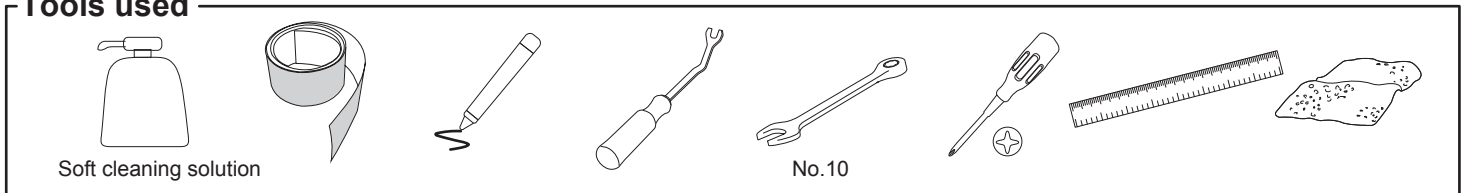

INSTALLATION INSTRUCTIONS MANUAL

Caution for installation

Read this mounting manual carefully, before your start the installation.

1. Area where to install product should be clean.
2. During installation, person who installed should take off any ornaments.

Product name	REAR BUMPER EXTENSION
Model name	ISUZU RG01 2020
Inst. numbera	L02-0209

Component parts

Tools used

Instruction procedure

Instruction procedure

3 3.1  

3.2 Mark line for apply **7** 

3.3 