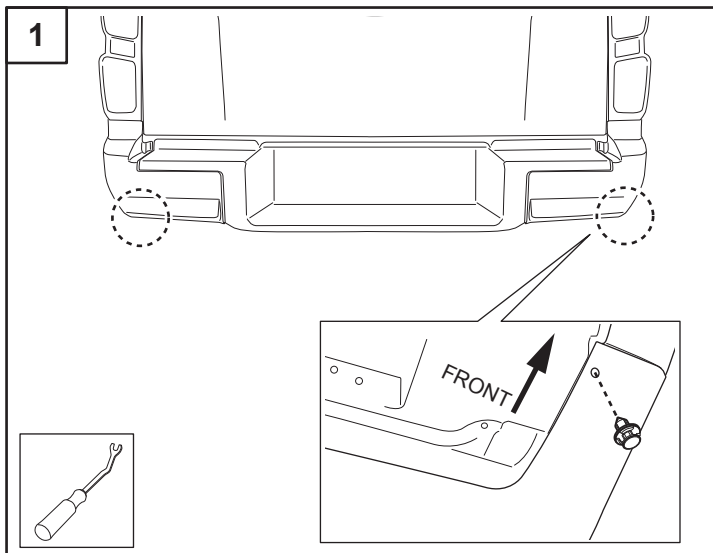

INSTALLATION INSTRUCTIONS MANUAL

Caution for installation

Read this mounting manual carefully, before your start the installation.

1. Area where to install product should be clean.
2. During installation, person who installed should take off any ornaments.

Product name	REAR BUMPER EXTENSION
Model name	ISUZU RG01 2020
Inst. numbera	L02-0209

Component parts

Tools used

Instruction procedure

Instruction procedure

3 3.1  

3.2 Mark line for apply **7** 

3.3 