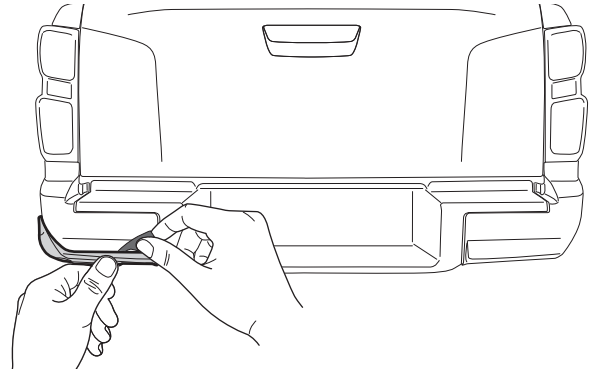

Instruction procedure

10