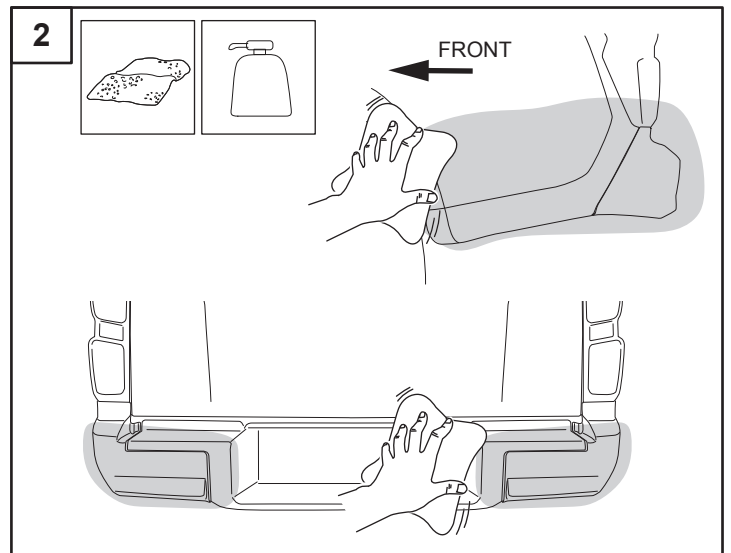

INSTALLATION INSTRUCTIONS MANUAL

Caution for installation

Read this mounting manual carefully, before your start the installation.

1. Area where to install product should be clean.
2. During installation, person who installed should take off any ornaments.

Product name	REAR BUMPER EXTENSION
Model name	ISUZU RG01 2020
Inst. numbera	L02-0209

Component parts

Tools used

Instruction procedure

Instruction procedure

3 3.1  

3.2 Mark line for apply **7** 

3.3 