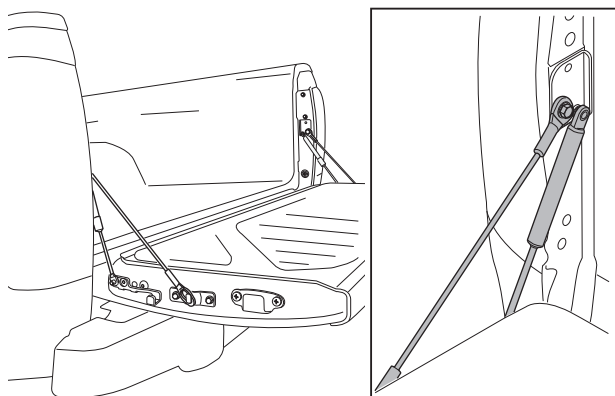

### Caution for installation

Read this mounting manual carefully, before your start the installation.

1. Area where to install product should be clean.
2. During installation, person who installed should take off any ornaments.

Product name	TAIL GATE LIFT FOR LINER ONLY
Model name	TOYOTA REVO 2015+
Inst. number	L23-0104