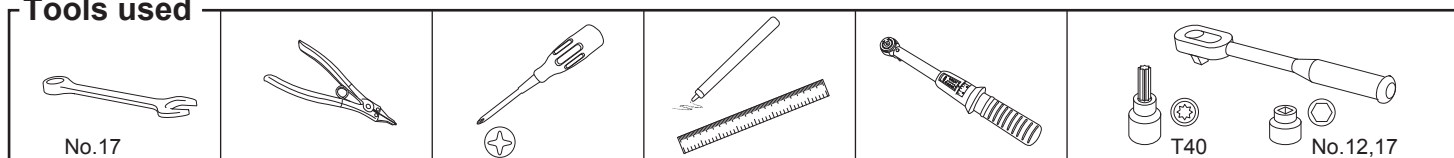

INSTALLATION INSTRUCTIONS MANUAL

Caution for installation

Read this mounting manual carefully, before your start the installation.

1. Area where to install product should be clean.
2. During installation, person who installed should take off any ornaments.

Product name	TAIL GATE LIFT FOR LINER ONLY
Model name	TOYOTA REVO 2015+
Inst. number	L23-0104

Component parts

Tools used

Instruction procedure

Vandapac Co., Ltd.

700/135 Moo 5, Klongtumru, Muang Chonburi, Chonburi, 20000 Thailand Tel : (038)468-008 Fax : (038)468-006 Email : mail@vandapac.com