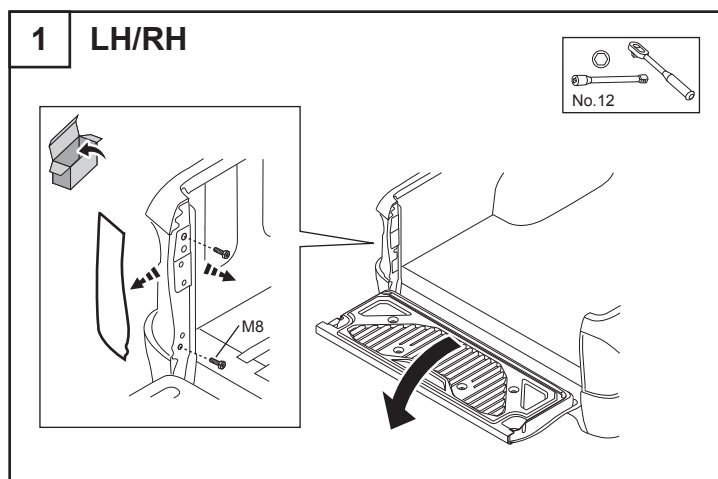

Instruction procedure

Vandapac Co., Ltd.

700/135 Moo 5, Klongtumru, Muang Chonburi, Chonburi, 20000 Thailand Tel : (038)468-008 Fax : (038)468-006 Email : mail@vandapac.com