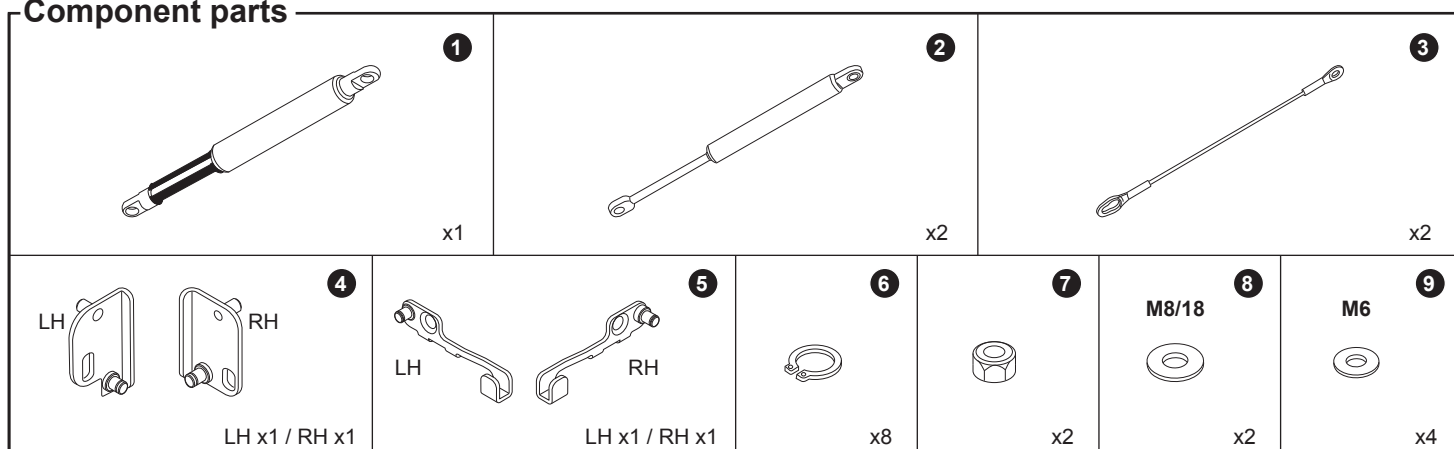

Component parts