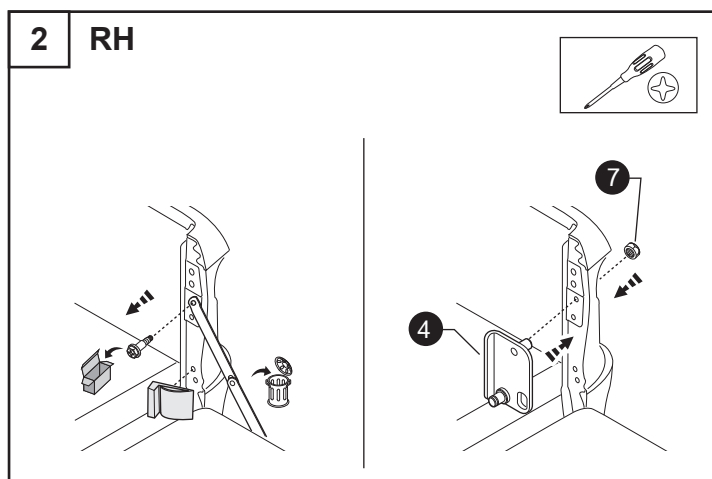

Instruction procedure

Vandapac Co., Ltd.

700/135 Moo 5, Klongtumru, Muang Chonburi, Chonburi, 20000 Thailand Tel : (038)468-008 Fax : (038)468-006 Email : mail@vandapac.com